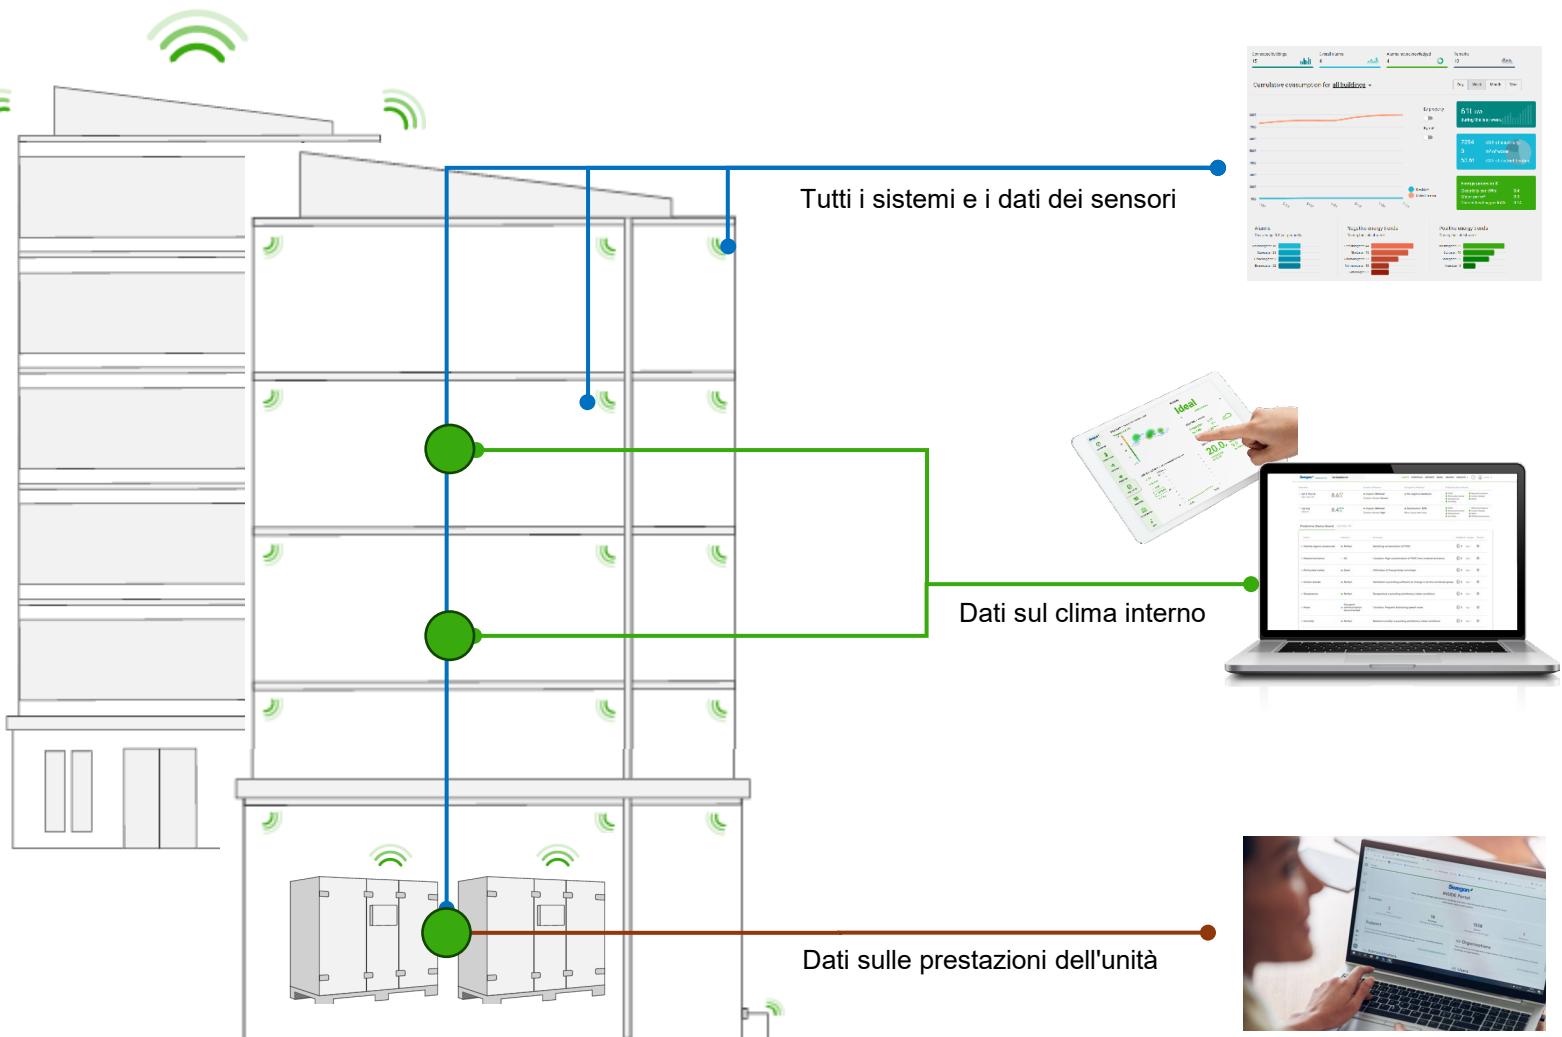

Servizi digitali

INSIDE Director

Combinazione di funzionalità BMS e EMS per un parco edifici completo.

INSIDE Analytics & Visualiser

Analisi e visualizzazione del clima interno.

INSIDE Portal

Monitoraggio a distanza dei parametri chiave dell'UTA, degli allarmi attivi e del consumo energetico.