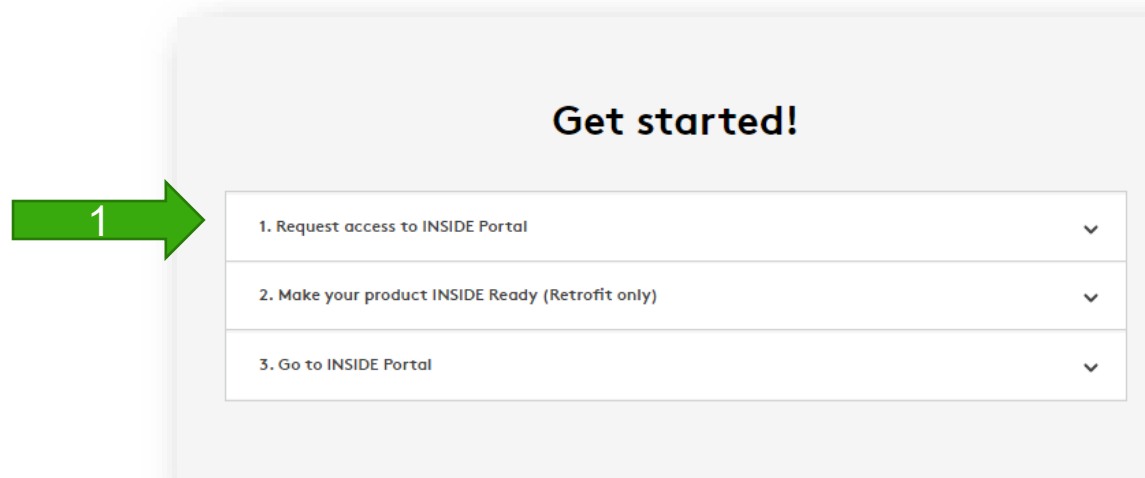

# Collegamento del sistema WISE

Guida per rendere il sistema WISE INSIDE Ready  
([INSIDE Ready | www.swegon.com](http://www.swegon.com))

# Assicurarsi di disporre di SW 1.150.1 o successivo (versione minima consigliata: 1.180)

The screenshot displays the Swegon user interface. On the left is a dark sidebar with a menu. The 'Settings' option, represented by a gear icon, is highlighted with a red box. The main content area is divided into two columns. The left column contains a list of settings categories: Time & date, Software (highlighted with a red box), Configuration, Communication, Plan, Plan configuration, Sequence settings, BACnet, Site, Units, Alarm, Parameter selection, File manager, Backup & restore, Reset, and Language. The right column shows the 'SuperWISE software' configuration page. A table lists software details, with the 'Software version' row highlighted by a red box, showing the value '1.180'. Below this table is an 'Update Software' section with a 'Select file' button and a file type indicator '.zip / .wsz'.

# Richiesta di accesso al INSIDE Portal

- Vai alla [pagina web di Swegon](#)
  - Software → Prodotti connessi
- ① Compilare il modulo numero 1 e fare clic su Invia

The image shows the '1. Request access to INSIDE Portal' form. The form is titled 'Get started!' and '1. Request access to INSIDE Portal'. It contains the following fields and sections: